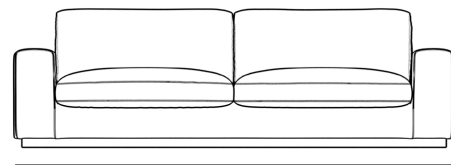

## Noah Sofa

Exuding stylish form and comfort, Noah is a wide-width and low profile piece inspired by modern and Nordic design. The gorgeous naturally finished hardwood base is a beautiful contrast to the customizable soft fabric upholstery. This base sits fully to the floor and is set back two inches for additional contrast, providing a grander illusion of size and space. The cushions easily seat three people in optimal comfort, with the width of the armrests also offering a functional purpose as a perfect place for resting your favorite drink or a book. Keep it cozy with the Noah Sofa, or go grand with the Noah Sectional.

Shipping dimensions: 96" x 40" x 30" (W x D x H)

### Dimensions

95 in x 37 in x 30 in (Width x Depth x Height)

Seat Height: 17 in

Seat Depth: 22.5 in

Arm Height: 21.5 in

All measurements are approximations.

95" | 241.3cm

30" | 76cm

21.6" | 55cm

17" | 43cm

37" | 94cm

22.2" | 56cm