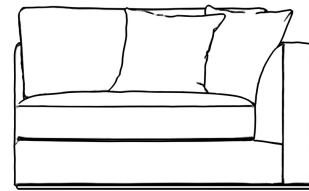

## Milo 1-Seater - Right Arm

The sleek and flat profile of the Milo Modular Sectional marries sophisticated style with casual comfort. Milo™s subtle curves of the padded armrest add visual elegance while delivering plush and stable support for the spacious seating. Milo is a modular design that can be customized to a configuration that fits your unique space. Much like the grandeur of Italian design, Milo is especially suited for large luxury spaces as each sectional piece is formed with more width than the average sofa, providing an overall grander feel for your home. Enjoy our preset configuration or customize your own design by purchasing pieces separately.

### Dimensions

47.2 in x 39.4 in x 31.5 in (Width x Depth x Height)

Seat Height: 17.7 in

Seat Depth: 25.2 in

Arm Height: 25 in

All measurements are approximations.

47.2" | 120cm

31.5" | 80cm