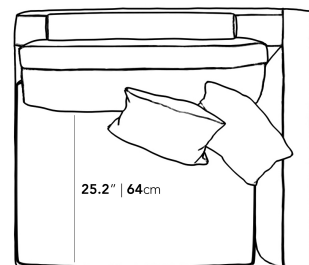

### Dimensions

47.2 in x 39.4 in x 31.5 in (Width x Depth x Height)

Seat Height: 17.7 in

Seat Depth: 25.2 in

Arm Height: 25 in

All measurements are approximations.

47.2" | 120cm

31.5" | 80cm

25" | 63.5cm

17.7" | 45cm

39.4" | 100cm

25.2" | 64cm