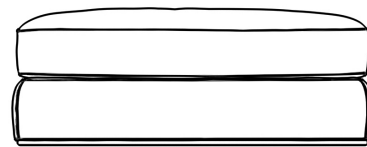

Rove Concepts

Milo 1-Seater - Ottoman

The sleek and flat profile of the Milo Modular Sectional marries sophisticated style with casual comfort. Milo™s subtle curves add visual elegance while delivering plush and stable support for the spacious seating. Milo is a modular design that can be customized to a configuration that fits your unique space. Much like the grandeur of Italian design, Milo is especially suited for large luxury spaces as each sectional piece is formed with more width than the average sofa, providing an overall grander feel for your home. Enjoy our preset configuration or customize your own design by purchasing pieces separately.

[See the entire Milo Collection here.](#)

[Learn more about the Milo design here.](#)

Details

- Kiln-dried hardwood frame with doweled joints and reinforced corner blocks
- Soft-padded frame made with polyurethane foam wrapped in polyester fiber
- 8 gauge sinuous spring construction
- 3 layer high-density foam cushioning topped with premium 100% goose feathers
- Round, low profile solid stainless steel legs
- Cushions not included
- This is a custom modular configuration piece sold individually
- Medium Feel (Learn more about our sofa firmness here.)
- Legs require light assembly

Dimensions

47.2 in x 39.3 in x 17.7 in (Width x Depth x Height)
All measurements are approximations.

47.2" | 120cm

17.7" | 45cm

39.3" | 100cm