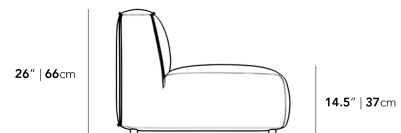

Throw cushions not included

• Medium-Firm Feel ([Learn more about our sofa firmness here.](#))

- Legs require light assembly

Dimensions

36.2 in x 35.4 in x 26 in (Width x Depth x Height)

Seat Height: 14.5 in

All measurements are approximations.

35.5" | 90.2cm

26" | 66cm

14.5" | 37cm

36.25" | 92cm

25.5" | 65cm

36.25" | 92cm