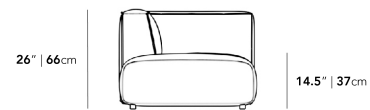

Dimensions

145.5 in x 36.25 in x 26 in (Width x Depth x Height)

Seat Height: 14.5 in

All measurements are approximations.

145.5" | 370cm

26" | 66cm

14.5" | 37cm

36.25" | 92cm

35.5" | 90.2cm

25.5" | 65cm