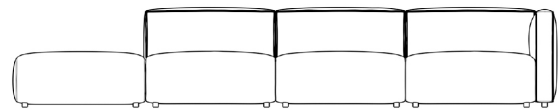

[See the entire Arya Collection here.](#)

[Learn more about the Arya design here.](#)

Details

- Kiln-dried hardwood frame with doweled joints and reinforced corner blocks
- Soft-padded frame made with polyurethane foam wrapped in polyester fiber
- 8 gauge sinuous spring construction
- 3 layer high-density foam cushioning
- Low profile legs
- Connectors are not used with this piece
- Includes two armless pieces, one arm piece, and one ottoman
- Throw cushions not included
- Left Hand Facing will have the ottoman on the right, while Right Hand Facing will have the ottoman on the left
- Medium-Firm Feel ([Learn more about our sofa firmness here.](#))
- Legs require light assembly

Dimensions

145.5 in x 36.25 in x 26 in (Width x Depth x Height)

Seat Height: 14.5 in

All measurements are approximations.

145.5" | 370cm

26" | 66cm

14.5" | 37cm

36.25" | 92cm

35.5" | 90.2cm

25.5" | 65cm