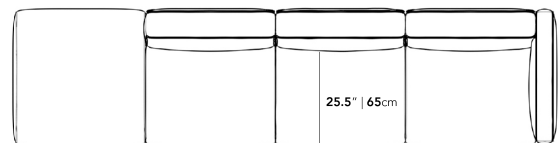

[See the entire Arya Collection here.](#)

[Learn more about the Arya design here.](#)

Details

- Kiln-dried hardwood frame with doweled joints and reinforced corner blocks
- Soft-padded frame made with polyurethane foam wrapped in polyester fiber
- 8 gauge sinuous spring construction
- 3 layer high-density foam cushioning
- Low profile legs
- Connectors are not used with this piece
- Includes two armless pieces, one arm piece, and one ottoman
- Throw cushions not included
- Left Hand Facing will have the ottoman on the right, while Right Hand Facing will have the ottoman on the left
- Medium-Firm Feel ([Learn more about our sofa firmness here.](#))
- Legs require light assembly

Dimensions

145.5 in x 36.25 in x 26 in (Width x Depth x Height)

Seat Height: 14.5 in

All measurements are approximations.

145.5" | 370cm

26" | 66cm

14.5" | 37cm

36.25" | 92cm

35.5" | 90.2cm

25.5" | 65cm