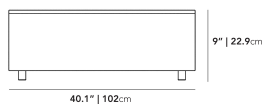

Details

- Smooth American walnut veneer
- California Phase 2 Compliant MDF
- Matte black metal legs
- Available in two sizes
- Light assembly required

Dimensions

40.15 in x 40.15 in x 9 in (Width x Depth x Height)

Additional Dimensions

60.2 in x 40.15 in x 9 in - (Walnut Veneer Finishes, Black Metal Options, 40" x 60" | 102 x 152cm Size)

All measurements are approximations.

Liza Coffee Table 40" x 40"

Liza Coffee Table 40" x 60"