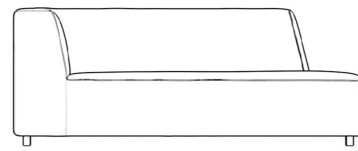

See the entire [Outdoor Mika Collection here](#).

Also available in the [Mika Outdoor Modular Sectional here](#).

Details

- Fast dry foam
- High performance aluminum frame
- Fade resistant black powder coated finish
- Waterproof UV resistant fabric seat
- Firm Feel (Learn more about our sofa firmness here.)
- Legs require light assembly

Dimensions

68.5 in x 34.3 in x 27 in (Width x Depth x Height)
All measurements are approximations.

68.5" | 174cm

27" | 68.6cm

16" | 41cm

34.3" | 87cm

23.6" | 60cm

34.3" | 87cm