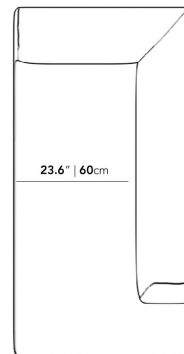

Dimensions

68.5 in x 34.3 in x 27 in (Width x Depth x Height)
All measurements are approximations.

68.5" | 174cm

27" | 68.6cm

16" | 41cm

34.3" | 87cm

23.6" | 60cm

34.3" | 87cm