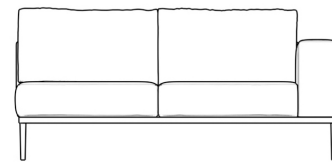

## Francis Outdoor Right Arm 2 Seater

Incorporate modern simplicity into any outdoor living space with our Francis Modular collection. Made of high performance materials and plush fabrics; the Francis Right Arm 2 Seater is perfect for relaxing with a book or a glass of wine on a calm summer night. Use alone as an open end sofa or incorporate with other modules, the Francis is flexible for any space.

### Dimensions

66.5 in x 38.1 in x 24.8 in (Width x Depth x Height)  
All measurements are approximations.

[Assembly Instructions](#)  
[Download](#)

66.9" | 170cm

16" | 40.6cm

25" | 63.5cm

38" | 96.5cm

29.5" | 75cm