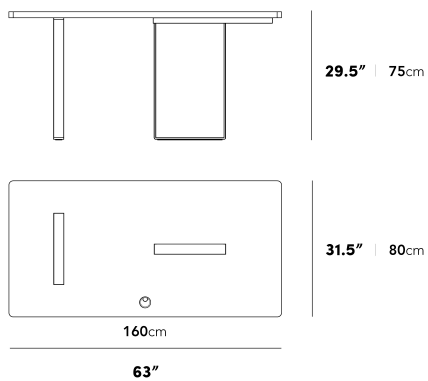

### Dimensions

63 in x 31.5 in x 29.5 in (Width x Depth x Height)  
All measurements are approximations.

### Augustus Desk 63"

### Augustus Desk 88"