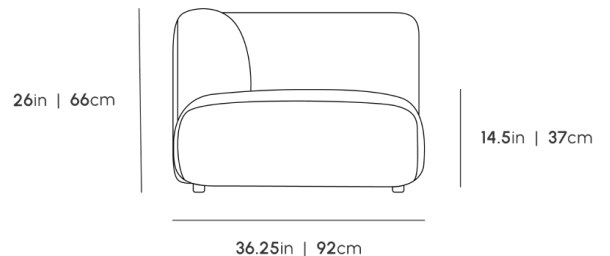

### Details

- High performance aluminum frame
- Fast dry foam
- Water and UV resistant fabric
- Low profile legs
- Includes two armless pieces, one left or right arm corner piece, and one ottoman
- Throw cushions not included
- Left Hand Facing will have the ottoman on the right, while Right Hand Facing will have the ottoman on the left
- Firm Feel (Learn more about our sofa firmness [here.](#))
- Legs require light assembly
- To join the modular pieces together please use the connector pieces that are included

### Dimensions

145.5 in x 36.25 in x 26 in (Width x Depth x Height)  
All measurements are approximations.

145.5in | 370cm

26in | 66cm

14.5in | 37cm

36.25in | 92cm

25.5in | 65cm

35.5in | 90.2cm