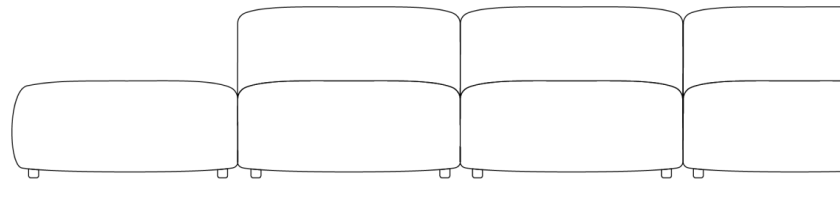

## Arya Outdoor Modular Sectional

Recline into a unity of contemporary design and minimalist values with the Arya Outdoor Modular Sectional. Perfect for relaxing with a book or a glass of wine on a calm summer night. The plush back and seat elegantly curves inwards, brimming with layers of sumptuous cushioning. Uncluttered and endlessly inviting, this piece offers a deep seat and angled back to take advantage of a clean design and tempting cushions. The Arya embodies the fundamental elements of modern design and effortlessly adds sleekness to any outdoor setting.

[Learn more about the Arya design here.](#)

Also available in an indoor version [here.](#)

### Details

- High performance aluminum frame
- Fast dry foam
- Water and UV resistant fabric
- Low profile legs
- Includes two armless pieces, one left or right arm corner piece, and one ottoman
- Throw cushions not included
- Left Hand Facing will have the ottoman on the right, while Right Hand Facing will have the ottoman on the left
- Firm Feel (Learn more about our sofa firmness [here.](#))
- Legs require light assembly
- To join the modular pieces together please use the connector pieces that are included

### Dimensions

145.5 in x 36.25 in x 26 in (Width x Depth x Height)  
All measurements are approximations.

145.5in | 370cm

26in | 66cm

14.5in | 37cm

36.25in | 92cm

25.5in | 65cm

35.5in | 90.2cm