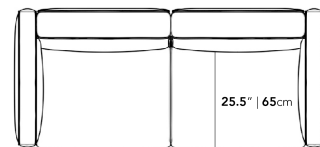

Legs require light assembly

•
To join the modular pieces together please use the connector pieces that are included

Dimensions

79 in x 36.25 in x 26 in (Width x Depth x Height)

Seat Height: 14.5 in

All measurements are approximations.

79" | 200cm

26" | 66cm

14.5" | 37cm

36.25" | 92cm

25.5" | 65cm