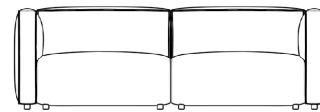

Legs require light assembly

•
To join the modular pieces together please use the connector pieces that are included

Dimensions

79 in x 36.25 in x 26 in (Width x Depth x Height)

Seat Height: 14.5 in

All measurements are approximations.

79" | 200cm

26" | 66cm

14.5" | 37cm

36.25" | 92cm

25.5" | 65cm