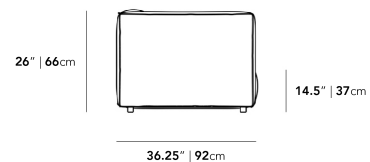

Legs require light assembly

•
To join the modular pieces together please use the connector pieces that are included

Dimensions

79 in x 36.25 in x 26 in (Width x Depth x Height)

Seat Height: 14.5 in

All measurements are approximations.

79" | 200cm

26" | 66cm

14.5" | 37cm

36.25" | 92cm

25.5" | 65cm