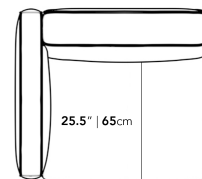

### Dimensions

39.5 in x 36.2 in x 26 in (Width x Depth x Height)  
 Seat Height: 14.5 in  
 All measurements are approximations.

39.5" | 100cm

14.5" | 37cm

26" | 66cm

36.25" | 92cm

36.25" | 92cm

25.5" | 65cm