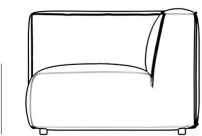

### Details

- High performance aluminum frame
- Fast dry foam
- Water and UV resistant fabric
- Low profile legs
- Throw cushions not included
- Firm Feel (Learn more about our sofa firmness [here.](#))
- Legs require light assembly
- To join the modular pieces together please use the connector pieces that are included

### Dimensions

39.5 in x 36.2 in x 26 in (Width x Depth x Height)  
 Seat Height: 14.5 in  
 All measurements are approximations.

39.5" | 100cm

14.5" | 37cm

26" | 66cm

36.25" | 92cm

36.25" | 92cm

25.5" | 65cm