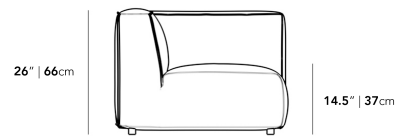

### Dimensions

39.5 in x 36.2 in x 26 in (Width x Depth x Height)  
Seat Height: 14.5 in  
All measurements are approximations.

39.5" | 100cm

26" | 66cm

14.5" | 37cm

36.25" | 92cm

25.5" | 65cm

36.25" | 92cm