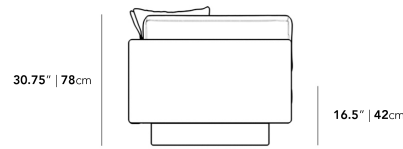

### Dimensions

88.25 in x 37.5 in x 30.75 in (Width x Depth x Height)

Seat Height: 16.5 in

Seat Depth: 24.5 in

All measurements are approximations.

### Assembly Instructions

[Download](#)

88.25" | 224cm

30.75" | 78cm

16.5" | 42cm

37.5" | 95.2cm

24.5" | 62cm

37.5" | 95.2cm