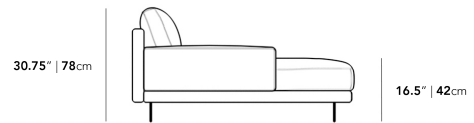

Connectors not included/compatible for this collection

- Firm Feel (Learn more about our sofa firmness here.)
- Legs require light assembly

Dimensions

49.5 in x 57 in x 30.75 in (Width x Depth x Height)
 Seat Height: 16.5 in
 Seat Depth: 44.5 in
 All measurements are approximations.

Assembly Instructions
[Download](#)

49.5" | 125.7cm

30.75" | 78cm

16.5" | 42cm

57" | 144.8cm

44.5" | 113cm

57" | 144.8cm