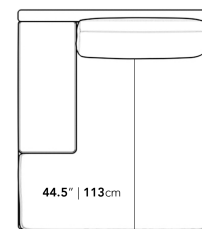

Connectors not included/compatible for this collection

- Firm Feel (Learn more about our sofa firmness here.)
- Legs require light assembly

Dimensions

49.5 in x 57 in x 30.75 in (Width x Depth x Height)
 Seat Height: 16.5 in
 Seat Depth: 44.5 in
 All measurements are approximations.

Assembly Instructions
[Download](#)

49.5" | 125.7cm

30.75" | 78cm

16.5" | 42cm

57" | 144.8cm

44.5" | 113cm

57" | 144.8cm