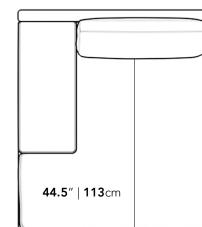

Dimensions

49.5 in x 57 in x 30.75 in (Width x Depth x Height)
All measurements are approximations.

Assembly Instructions
[Download](#)

49.5" | 125.7cm

30.75" | 78cm

16.5" | 42cm

57" | 144.8cm

44.5" | 113cm

57" | 144.8cm