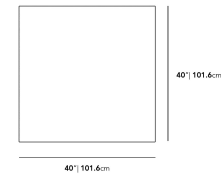

Rove Concepts

Liza Coffee Table

The Liza Coffee Table brings form and function to the great outdoor and indoor spaces. With its clean and simple, low-profile design, the Liza anchors any space. Made of beautifully polished stone top and striking matte black metal legs, Liza creates an airy float-like feel to any living space.

Also available in grande size here.

Also available in an marble version here.

Details

- Choice of white terrazzo, white ceramic, or black ceramic top
- Matte black metal legs
- Available in two sizes
- For indoor and outdoor use
- Light assembly required
- This product will be shipped in a wooden crate, tools are recommended for unboxing

Dimensions

40 in x 40 in x 9.17 in (Width x Depth x Height)

Additional Dimensions

- 60 in x 40 in x 9.17 in - (40" x 60" | 102 x 152cm Size, Black Pietra Ceramic Surfaces, Black - Liza Outdoor Base Options)
- 60 in x 40 in x 9.17 in - (40" x 60" | 102 x 152cm Size, White Calacatta Ceramic Surfaces, Black - Liza Outdoor Base Options)
- 60 in x 40 in x 9.17 in - (40" x 60" | 102 x 152cm Size, Black - Liza Outdoor Base Options, White Terrazzo Surfaces)

All measurements are approximations.

Assembly Instructions

[Download](#)