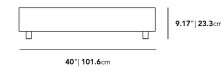

Assembly Instructions

[Download](#)

Liza Coffee Table Outdoor - 40x40