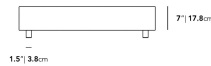

Assembly Instructions

[Download](#)

Liza Coffee Table Outdoor - 40x40