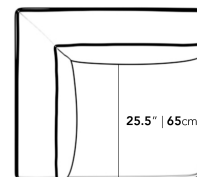

Dimensions

36.25 in x 36.25 in x 26 in (Width x Depth x Height)

Seat Height: 14.5 in

Seat Depth: 25.5 in

Arm Height: 26 in

All measurements are approximations.

36.25" | 92cm

26" | 66cm

14.5" | 37cm

36.25" | 92cm

25.5" | 65cm

36.25" | 92cm