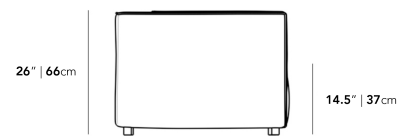

Dimensions

36.25 in x 36.25 in x 26 in (Width x Depth x Height)

Seat Height: 14.5 in

Seat Depth: 25.5 in

Arm Height: 26 in

All measurements are approximations.

36.25" | 92cm

26" | 66cm

14.5" | 37cm

36.25" | 92cm

25.5" | 65cm

36.25" | 92cm