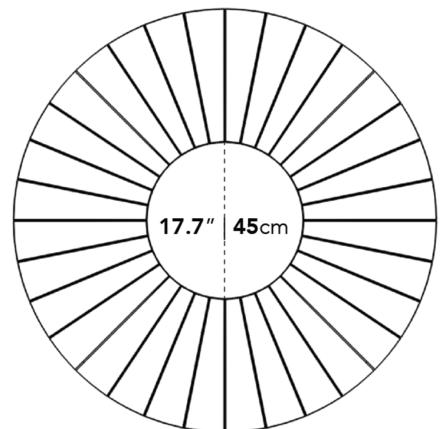

Also available in an indoor version here.

Explore our entire Winston Collection here.

Details

- Sealed teak wood top
- Choice of aluminum base in white or black
- Width of base is 21.6 inches
- Light assembly required

Dimensions

48 in x 48 in x 29.7 in (Width x Depth x Height)
All measurements are approximations.

Assembly Instructions
[Download](#)

29.7" | 75.4cm

0.6"

21.6" | 54.9cm

48"