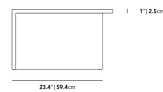

Dimensions

40 in x 26 in x 11.5 in (Width x Depth x Height)
All measurements are approximations.

Terra Modular Coffee Table Deluxe High

Terra Modular Coffee Table Deluxe Low