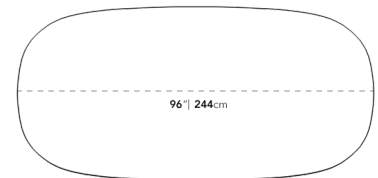

Dimensions

96 in x 47.5 in x 29.5 in (Width x Depth x Height)

Additional Dimensions

120 in x 47.5 in x 29.5 in - (Alabaster Concrete Surfaces, Alabaster Matte Lacquer Wood Finishes, 120" Size)

All measurements are approximations.

96"

120"