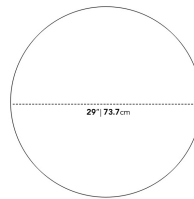

*Due to the nature of the concrete features there may be slight variations in color and finish.

Dimensions

29 in x 29 in x 11 in (Width x Depth x Height)

Additional Dimensions

36 in x 36 in x 11 in - (36" | 91cm Size, Black Concrete Surfaces)

All measurements are approximations.

Gallus Coffee Table 29"

Gallus Coffee Table 36"