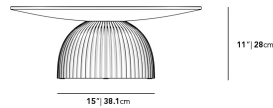

*Due to the nature of the concrete features there may be slight variations in color and finish.

Dimensions

29 in x 29 in x 11 in (Width x Depth x Height)

Additional Dimensions

36 in x 36 in x 11 in - (36" | 91cm Size, Black Concrete Surfaces)

All measurements are approximations.

Gallus Coffee Table 29"

Gallus Coffee Table 36"