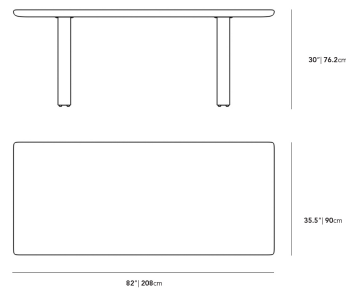

Assembly Instructions

[Download](#)

Tiberius Dining Table 82"
Travertine