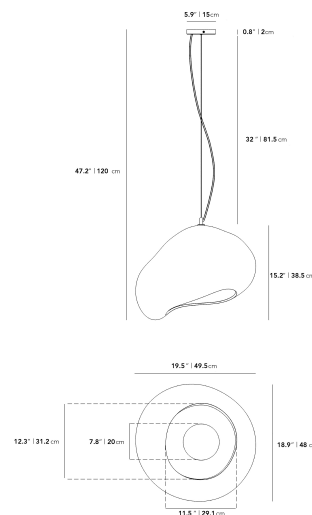

Details

- Available in matte alabaster or matte black ceramic
- E12 socket; fits an E12bulb with a maximum of 5.9" in diameter
- Textile cord in alabaster or black
- 5-inch adjustable cord
- Hardwire cap in alabaster or black metal finish
- Hardwired fixture; professional installation recommended
- cETL certified
- [Assembly Instructions here.](#)

*Please note: every piece is handcrafted by artisans and each piece will have a unique look unlike any other.

Dimensions

15 in x 14.3 in x 47.2 in (Width x Depth x Height)

Additional Dimensions

19.5 in x 18.9 in x 47.2 in - (Large Size, Matte Alabaster Finishes)

All measurements are approximations.

Assembly Instructions

[Download](#)

Organa Pendant Large

Organa Pendant Small