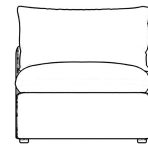

Dimensions

29.5 in x 38.6 in x 22.2 in (Width x Depth x Height)

Seat Height: 16.9 in

Seat Depth: 23.6 in

All measurements are approximations.

Assembly Instructions

[Download](#)

29.5" | 75cm