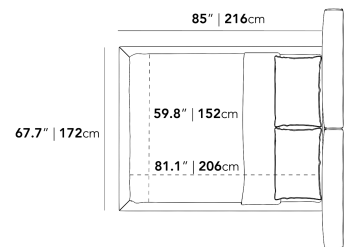

### Dimensions

100 in x 92.9 in x 37.4 in (Width x Depth x Height)  
All measurements are approximations.

Assembly Instructions  
[Download](#)

QUEEN SIZE

KING SIZE