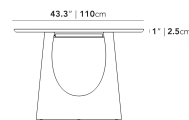

Details

- Choice of walnut or washed natural oak veneer
- Beveled underside edge
- Removable leaf can be stored underneath the table
- Cage storage has felt pads to protect the leaf from scratching
- Secure lock mechanism to ensure the table stays intact when the leaf is not in use
- Assembly is required

Dimensions

79.1 in x 41.3 in x 30.1 in (Width x Depth x Height)
All measurements are approximations.

[Assembly Instructions](#)
[Download](#)

Arco Dining Table - Without Leaf

Arco Dining Table - With Leaf