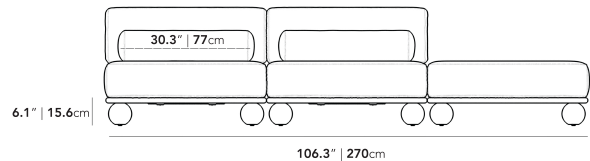

- Light assembly required
- Includes 2 armless pieces and 1 ottoman

### Dimensions

106.3 in x 32.4 in x 25.8 in (Width x Depth x Height)

Seat Height: 14 in

Seat Depth: 25 in

All measurements are approximations.

106.3" | 270cm