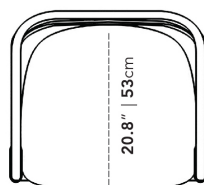

Dimensions

28.1 in x 23.2 in x 29.9 in (Width x Depth x Height)

Seat Height: 18.1 in

Seat Depth: 18.6 in

All measurements are approximations.

30" | 76cm

28" | 71.5cm

18.1" | 46cm

23.2" | 59cm

23.2" | 59cm