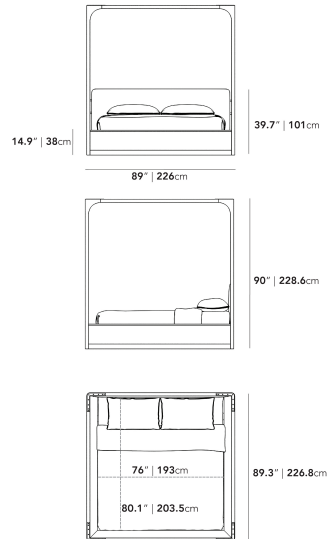

Details

- Grey Oak Veneer frame
- California Phase 2 Compliant MDF
- Standard quality framing is secured with strong metal brackets
- 3 preinstalled adjustable slat heights
- European flexible slat system included
- Headboard upholstered in plush velvet
- Champagne-colored brass connector on the headboard
- Approximately 3-inch mattress inset
- Assembly required

*Mattress in the images is 8" thick

Dimensions

72.8 in x 88.6 in x 90 in (Width x Depth x Height)
All measurements are approximations.

King Size

Queen Size